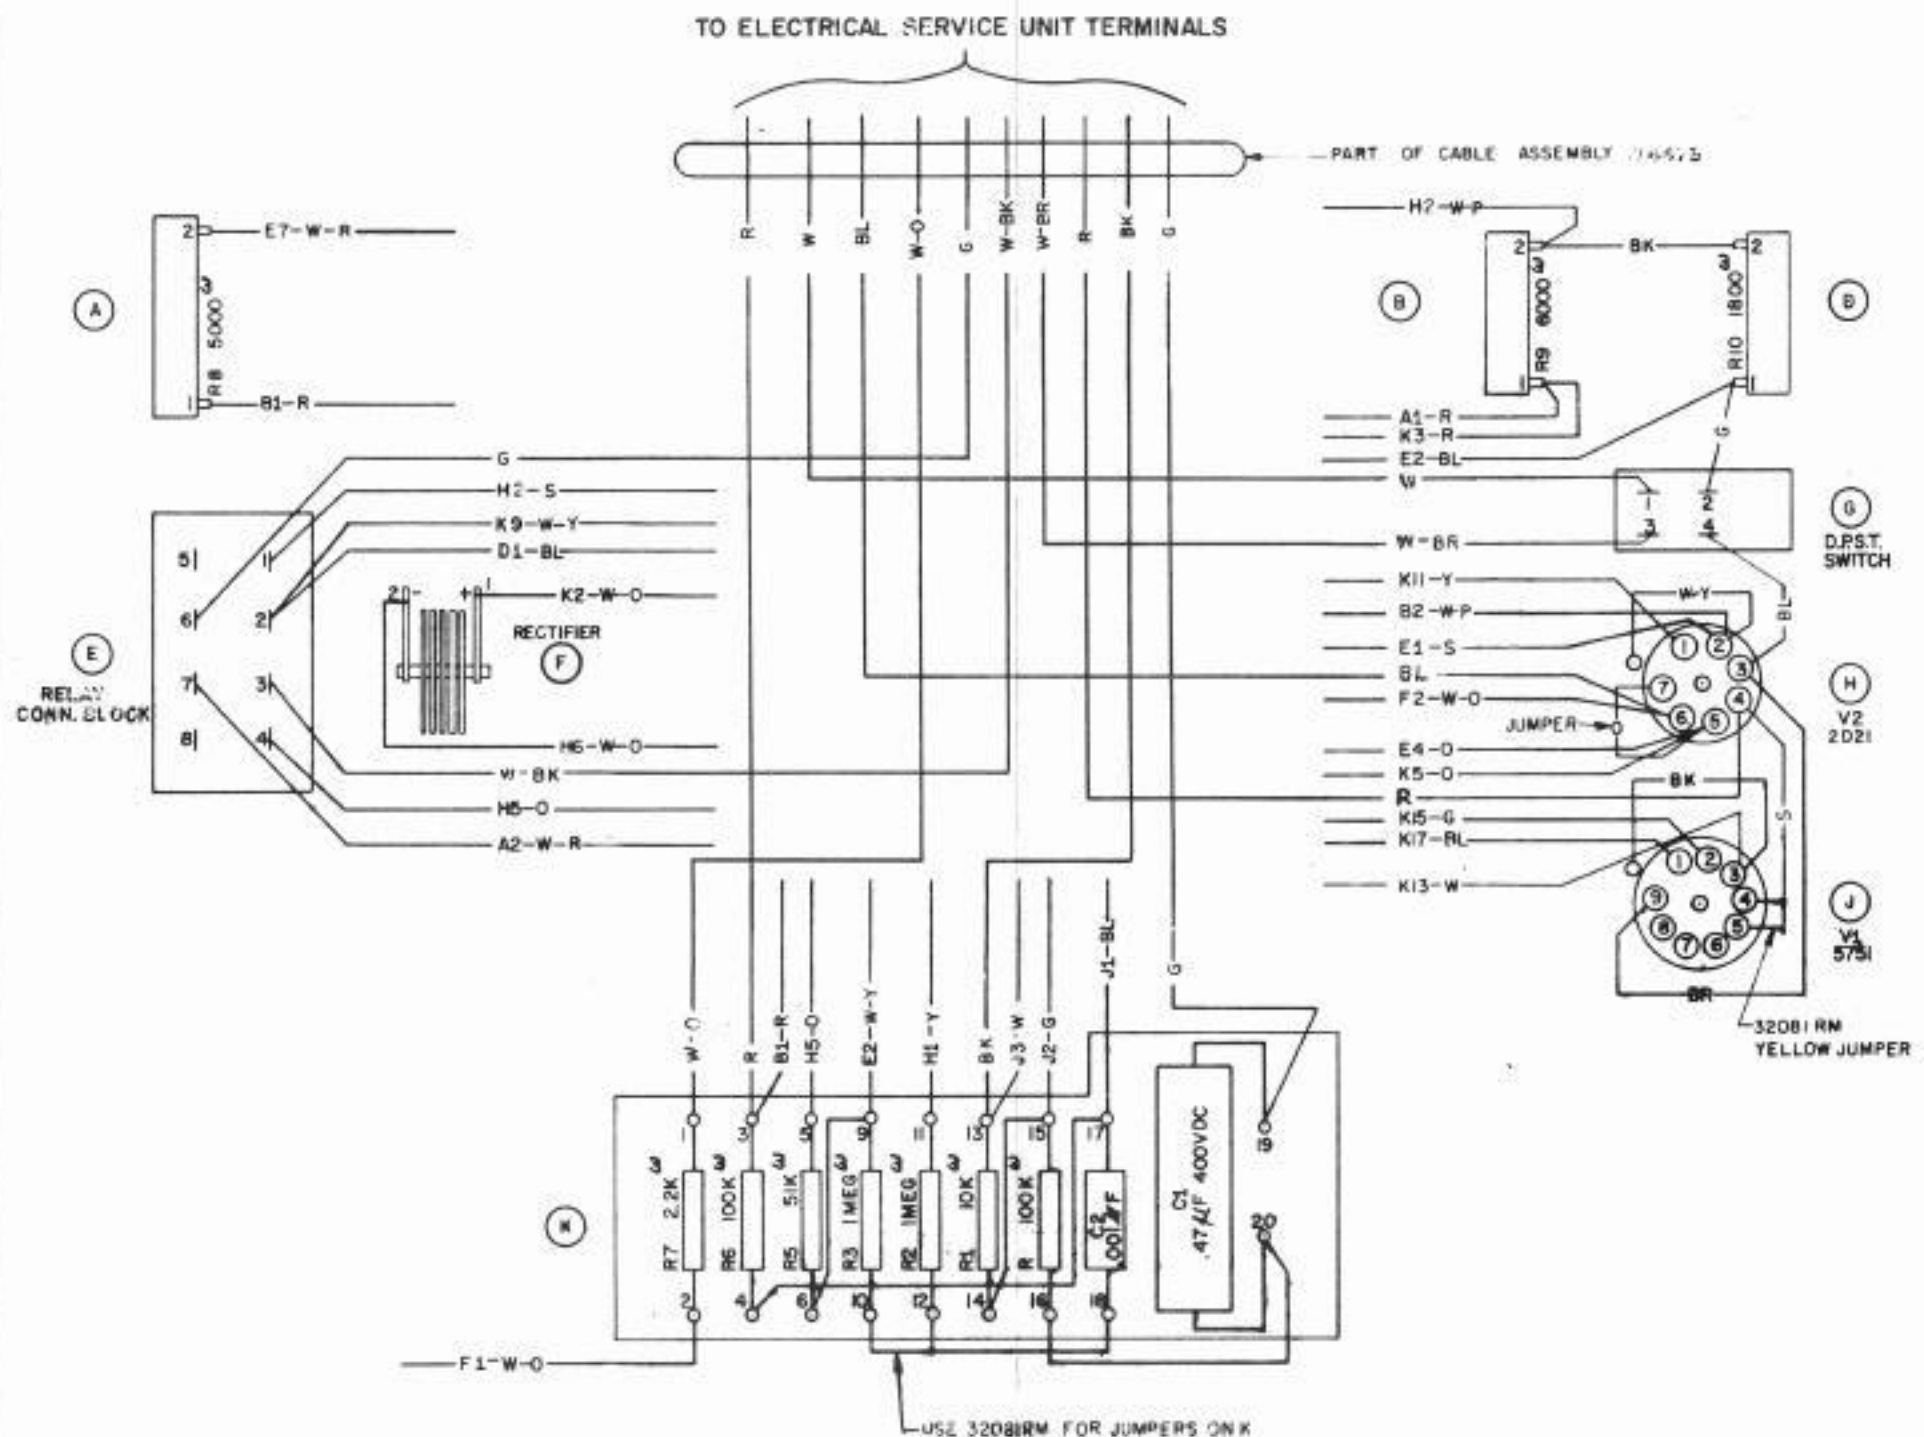

4282 WD

REVISIONS

ISSUE	DATE	AUTH. NO.
A	12-5-60	23-14261
-	12-12-62	78367

4282 WD

ACTUAL WIRING
DIAGRAM
ELECTRONIC RELAY
SHIFT UNIT
172 668

APPROVALS
D AND R E OF M
[Signatures]

PROD NO: 4282 WD
DATE: 12-14-60

DRAWN: PAC APPROVED:
ENGR'D: PAC

CHECKED:

FILE: 89-3065AA

TELETYPE