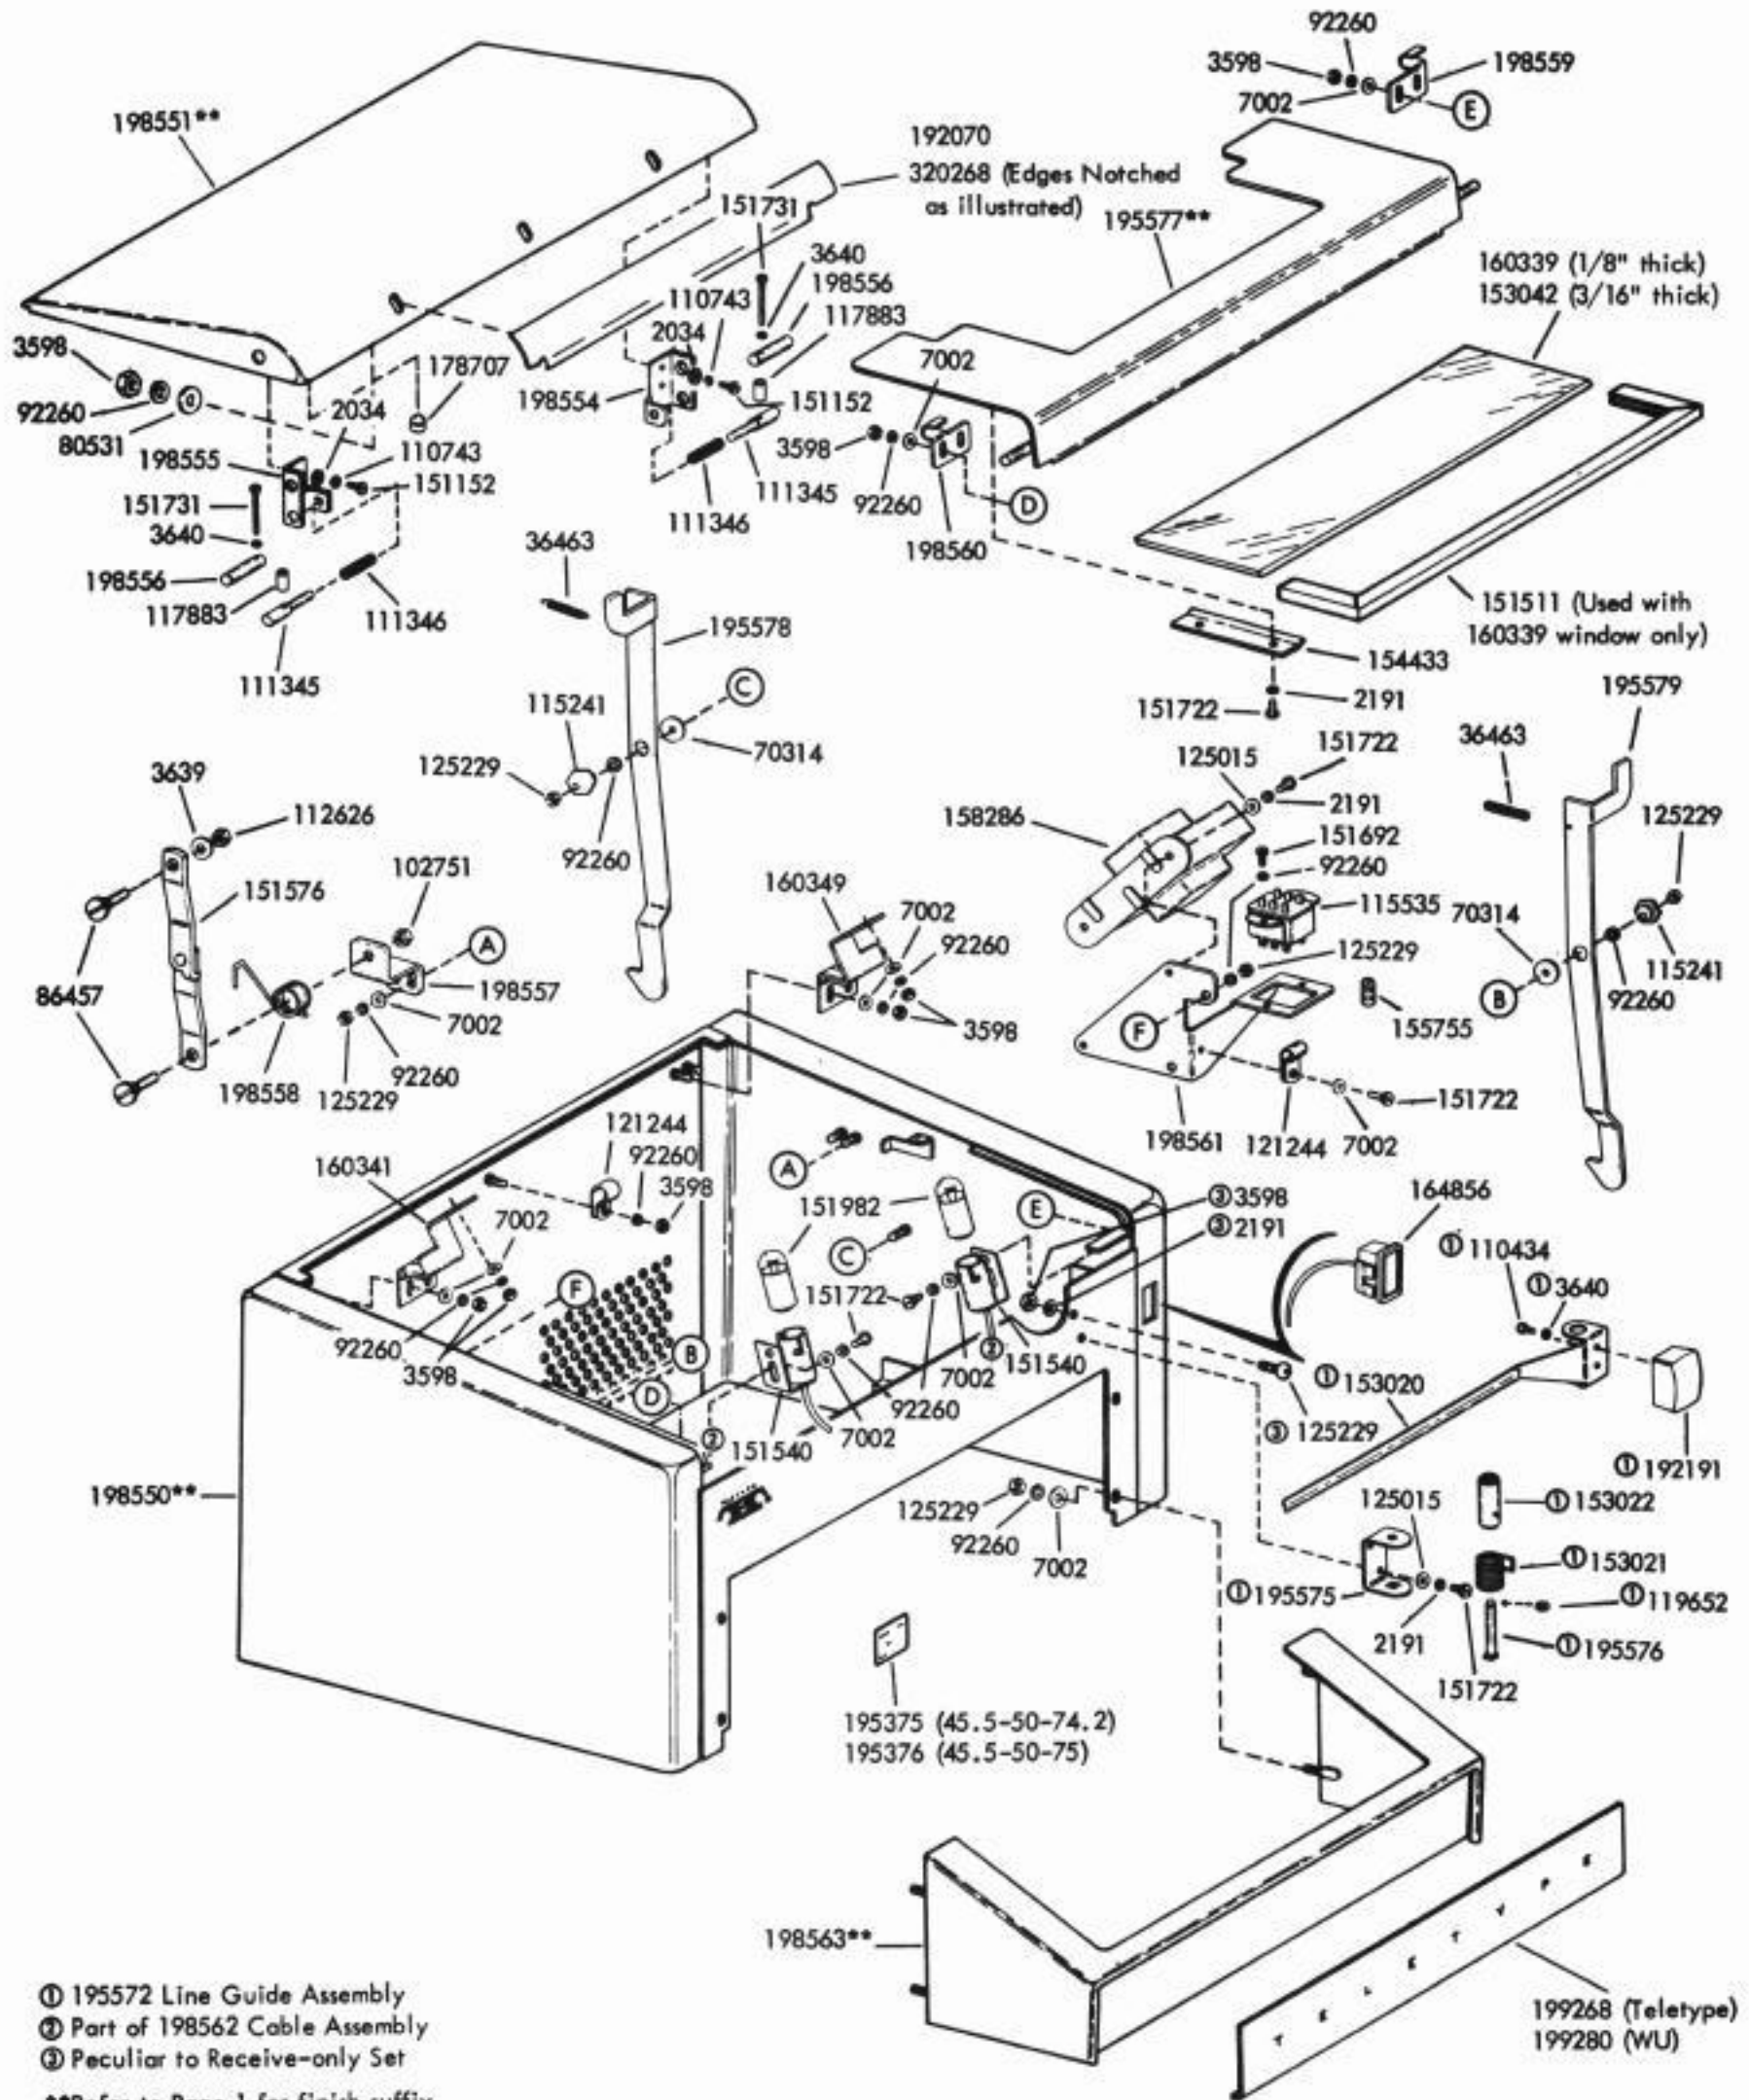

28 COMPACT COVER (LPC)

PARTS

FIGURE	CONTENTS	PAGE
1	Cover and Components	2
2	Receive-Only Hood and Components	3
	Numerical Index	4

COLOR CODE CHART	
Color	Finish Suffix
Navy Light Gray Smooth	BR
Other Colors Available Upon Request	

- ① 195572 Line Guide Assembly
- ② Part of 198562 Cable Assembly
- ③ Peculiar to Receive-only Set
- **Refer to Page 1 for finish suffix

FIGURE 1. COVER AND COMPONENTS

**Refer to Page 1 for Finish Suffix