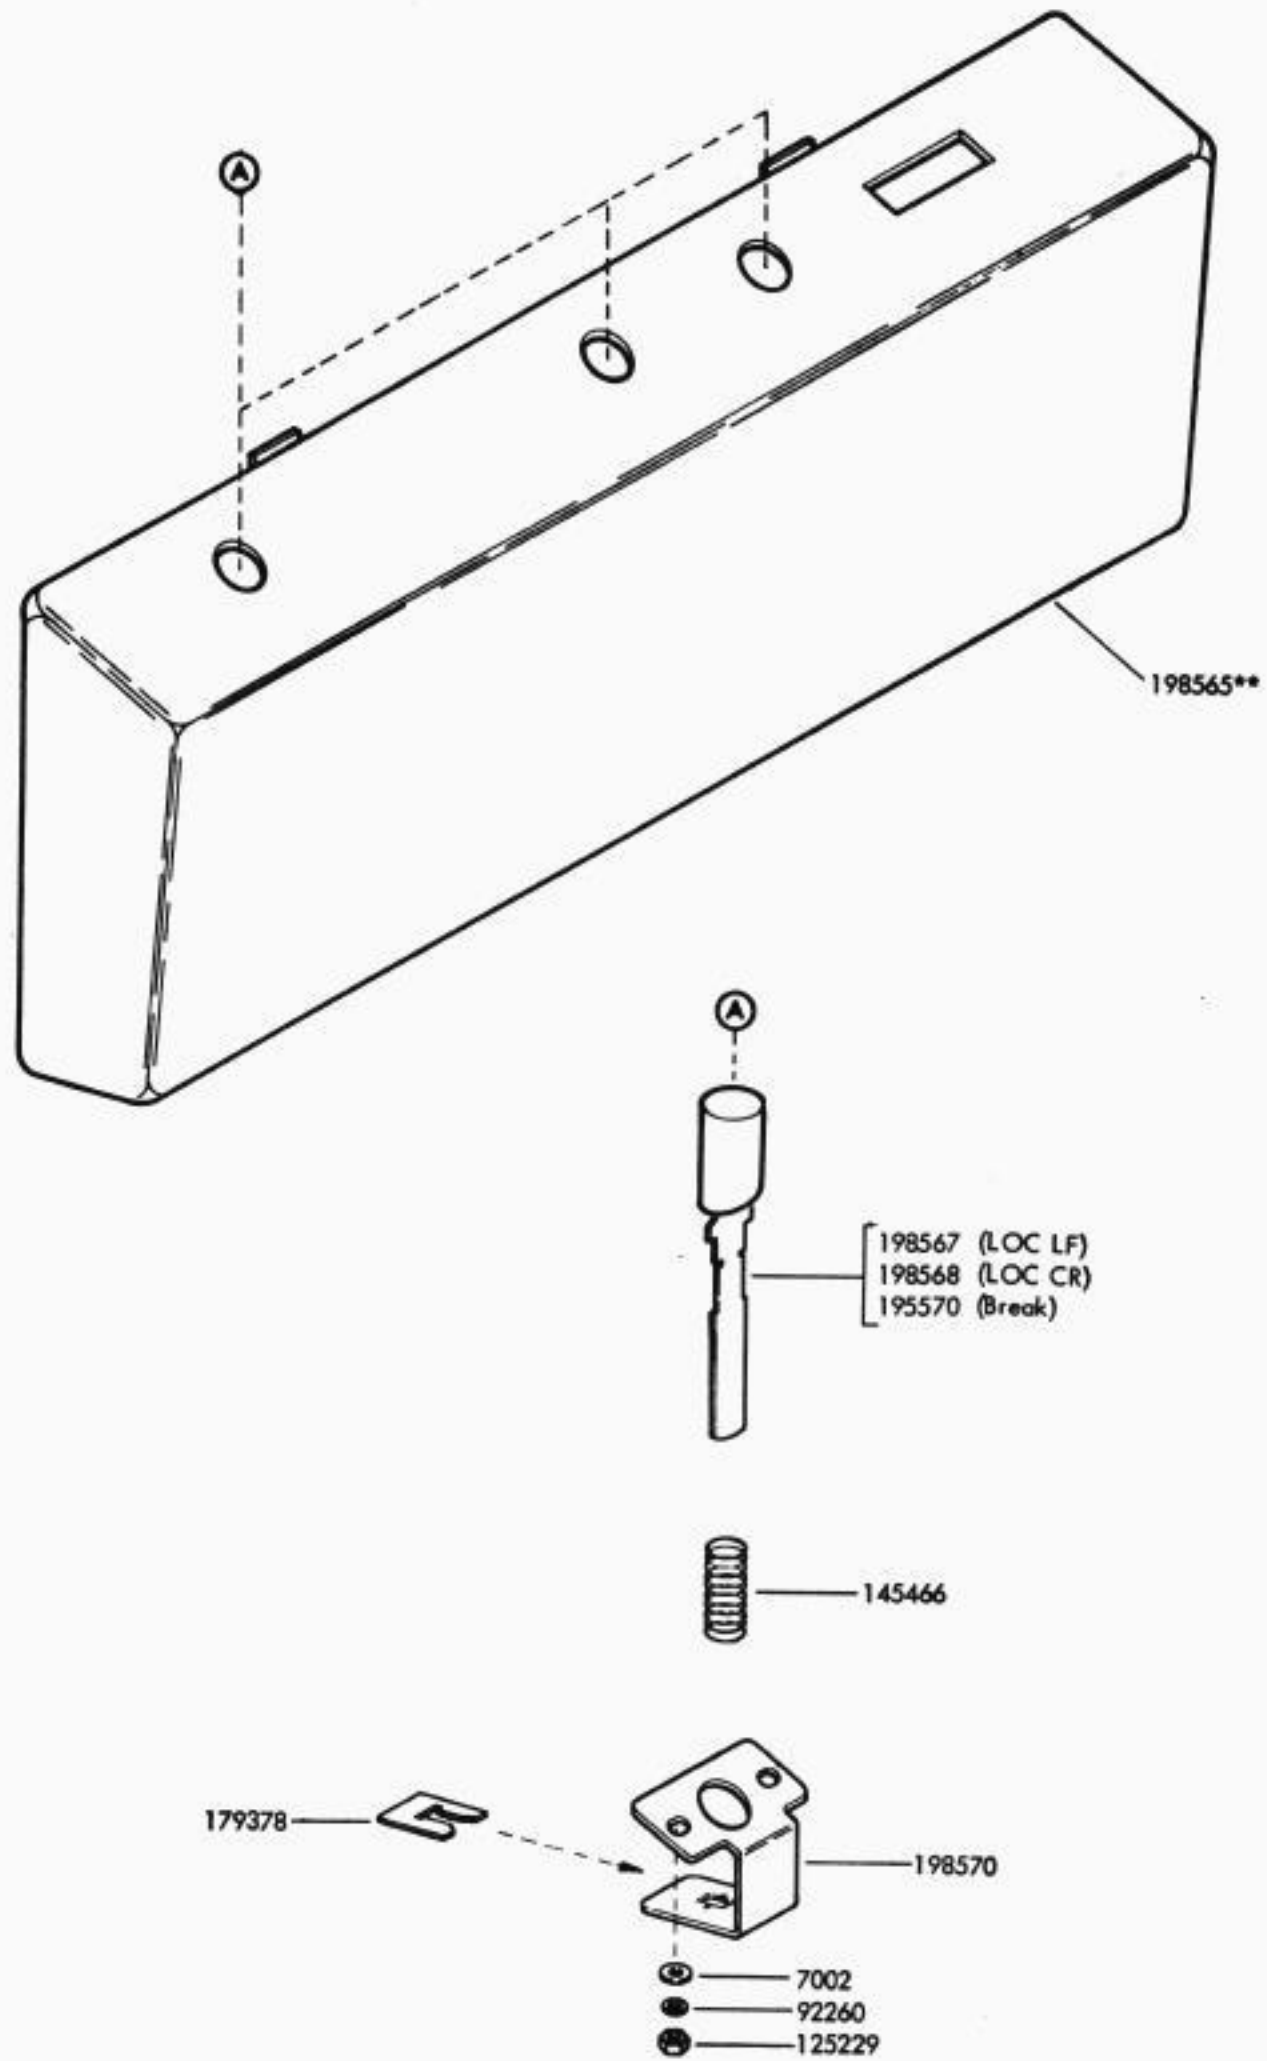

28 COMPACT COVER (LPC)

PARTS

FIGURE	CONTENTS	PAGE
1	Cover and Components	2
2	Receive-Only Hood and Components	3
	Numerical Index	4

COLOR CODE CHART	
Color	Finish Suffix
Navy Light Gray Smooth	BR
Other Colors Available Upon Request	

- ① 195572 Line Guide Assembly
- ② Part of 198562 Cable Assembly
- ③ Peculiar to Receive-only Set
- **Refer to Page 1 for finish suffix

FIGURE 1. COVER AND COMPONENTS

**Refer to Page 1 for Finish Suffix