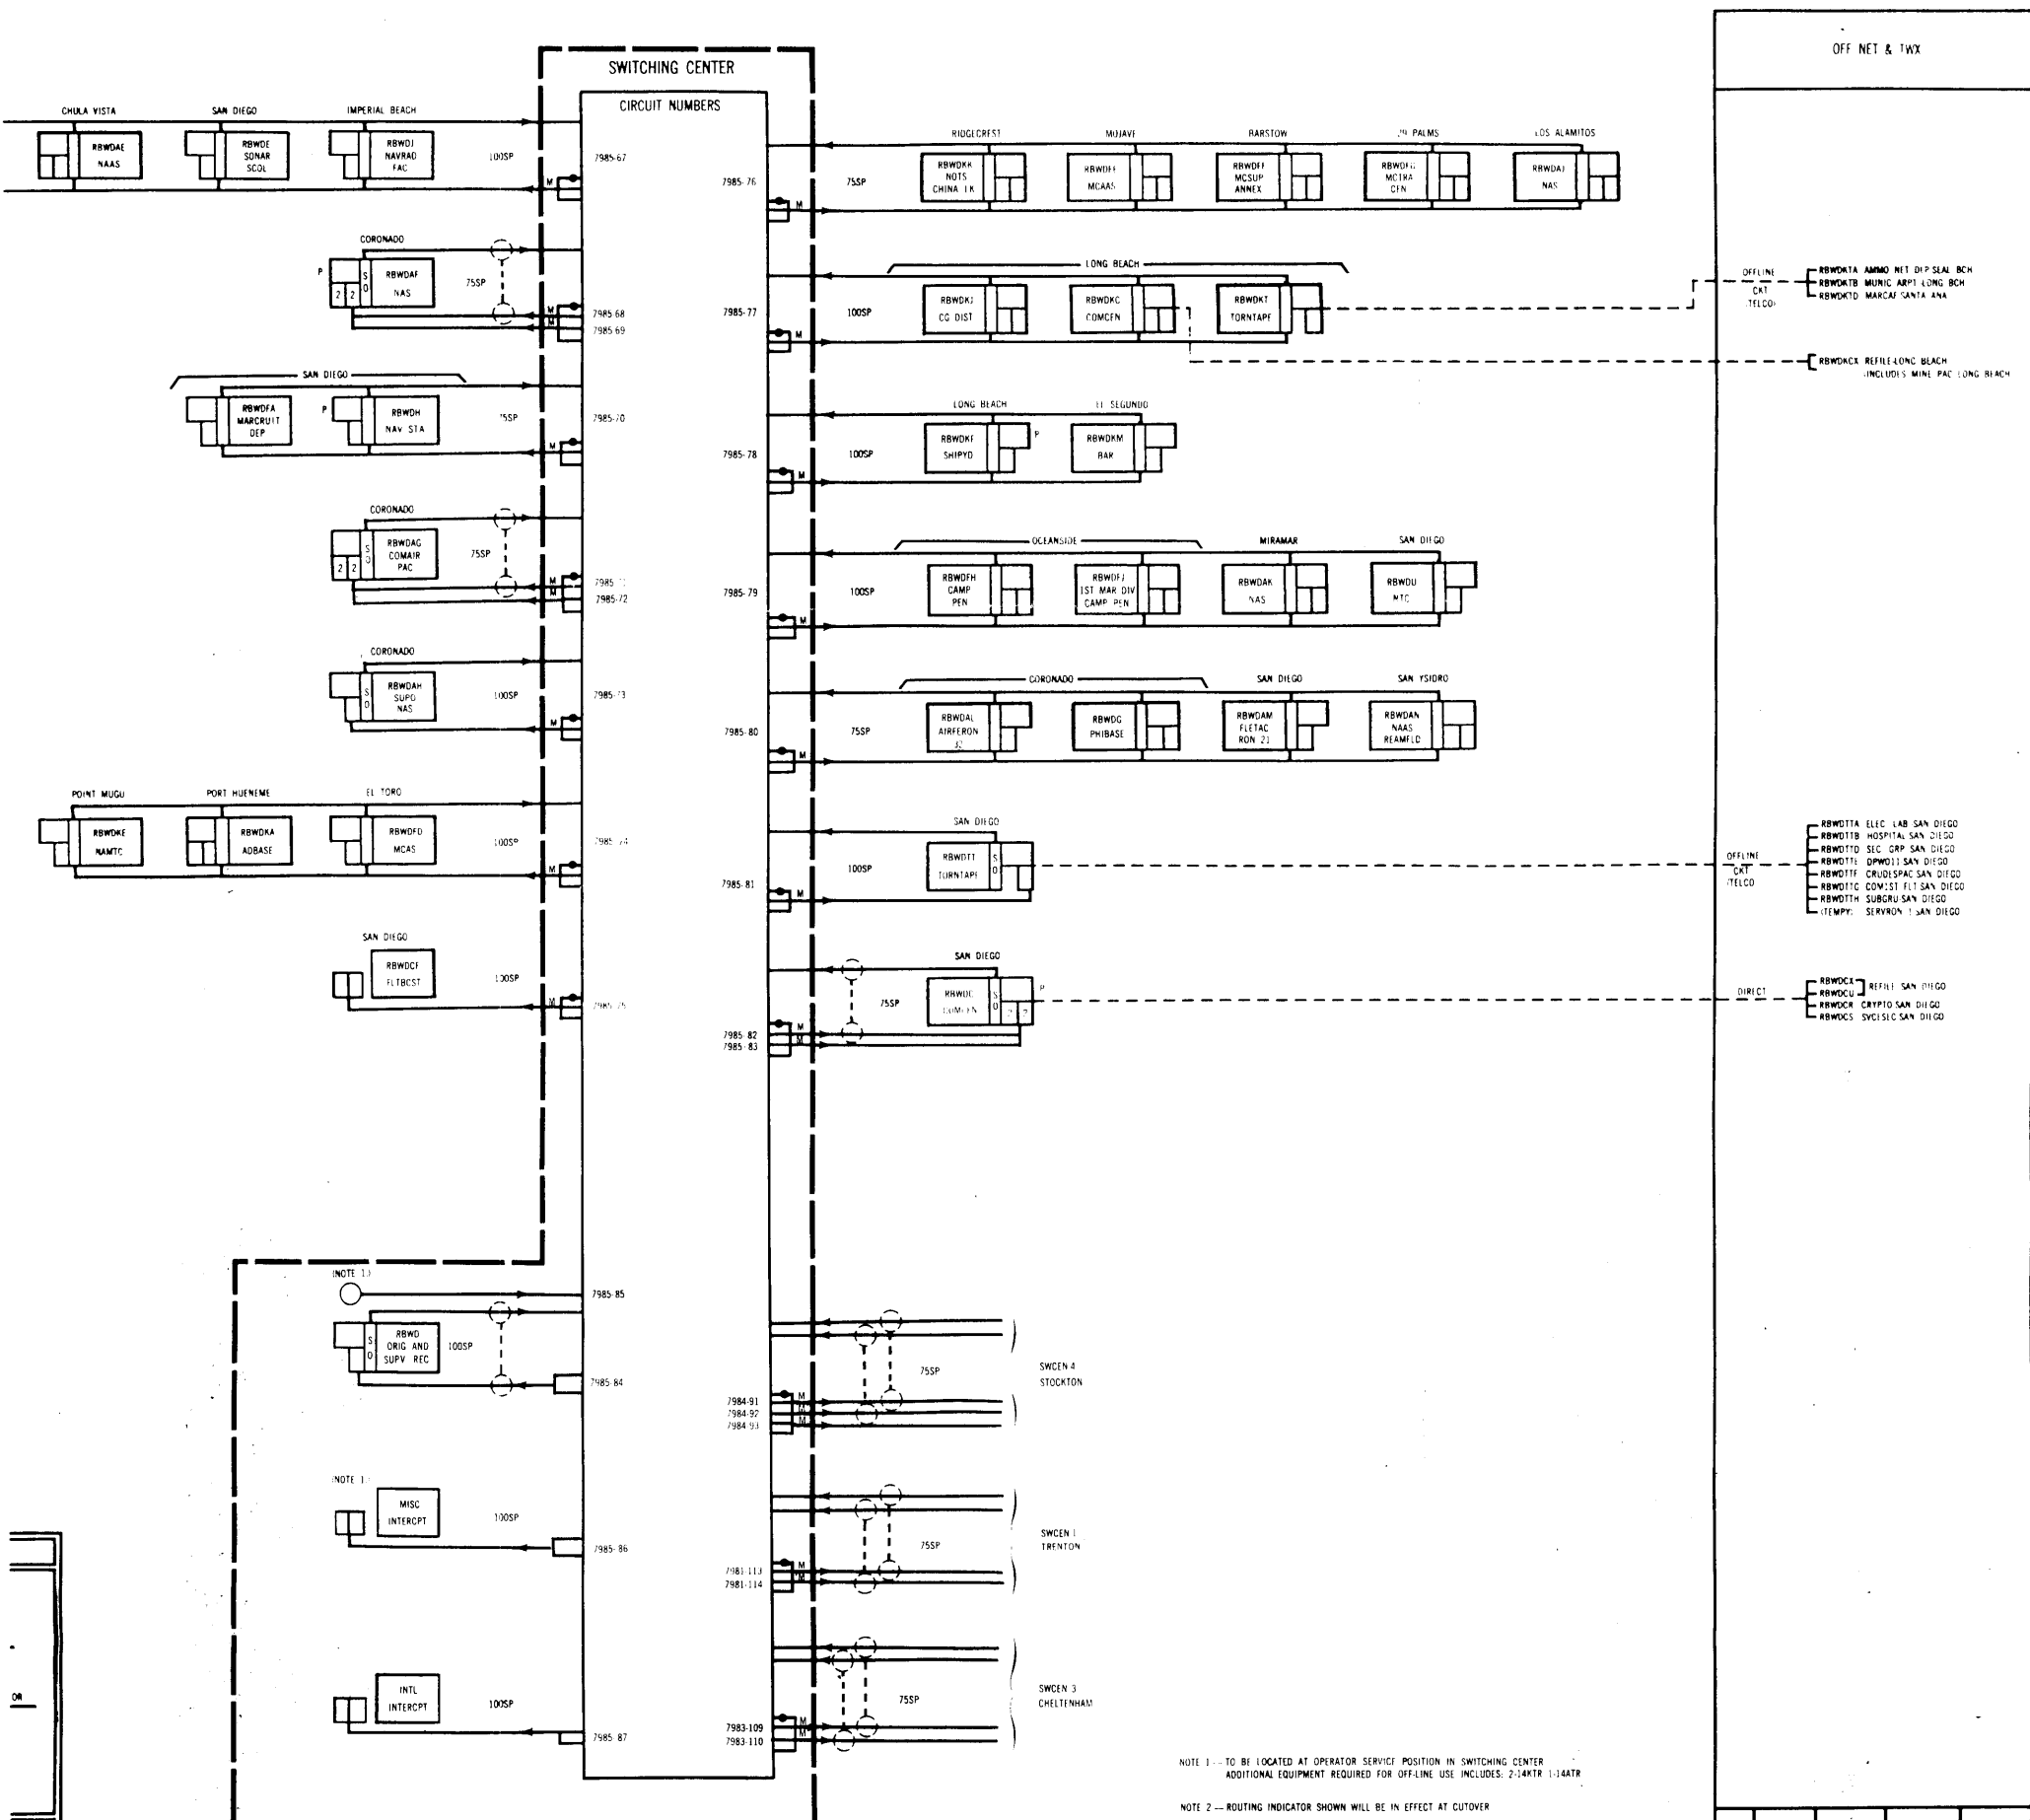

U. S. NAVY 82B1 TELETYPEWRITER SWITCHING SYSTEM

SWITCHING CENTER NO. 5

RBWD SAN DIEGO, CALIF.

Handwritten notes and markings in the top right corner of the page.

OFF NET & TWX

- OFFLINE
  - RBWDTA AMMO NET DIP SEAL BCH
  - RBWDTB MARCAJ LONG BEACH
  - RBWDTC MARCAJ SANTA ANA
  - RBWDAC REFLE LONG BEACH (INCLUDES MINE PAC LONG BEACH)
- OFFLINE
  - RBWDTA ELEC LAB SAN DIEGO
  - RBWDTB HOSPITAL SAN DIEGO
  - RBWDTC SEC OPR SAN DIEGO
  - RBWDTD OPWDS SAN DIEGO
  - RBWDTF CRUISPAC SAN DIEGO
  - RBWDTG COMST FELT SAN DIEGO
  - RBWDTH SUBOR SAN DIEGO
  - RBWDTI SYCISIC SAN DIEGO
- DIRECT
  - RBWDTA REFLE SAN DIEGO
  - RBWDTB CRYPTO SAN DIEGO
  - RBWDTC SYCISIC SAN DIEGO

NOTE 1 - TO BE LOCATED AT OPERATOR SERVICE POSITION IN SWITCHING CENTER. ADDITIONAL EQUIPMENT REQUIRED FOR OFF-LINE USE INCLUDES: 2-14TR 1-14TR  
 NOTE 2 - ROUTING INDICATOR SHOWN WILL BE IN EFFECT AT CUTOVER

2	HSK	SFH	AUG	11 21 57
1	RPE	SFH	AUG	4 1 57
ISSUE	DRAWN BY	CHECKED BY	APPROVED	DATE
AMER. TEL. & TEL. CO.			LONG LINES DEPT.	
GOVERNMENT COMMUNICATIONS OFFICE				
WASHINGTON, D.C.				
U.S. NAVY 82B1 TT SW SYSTEM				
SWITCHING CENTER NO. 5 - SAN DIEGO				
TITLE - CIRCUIT PLAN				DWG NO WGN-5-1