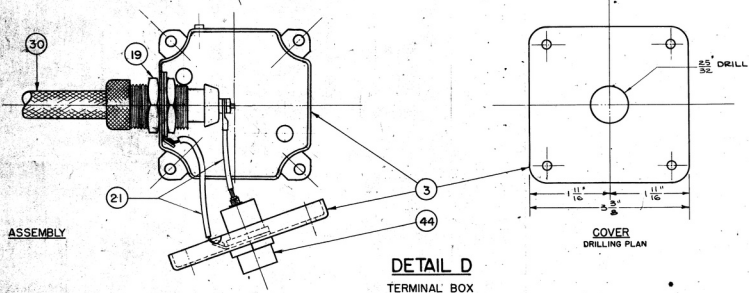

DETAIL C
TERMINAL BOX

ASSEMBLY

COVER
DRILLING PLAN