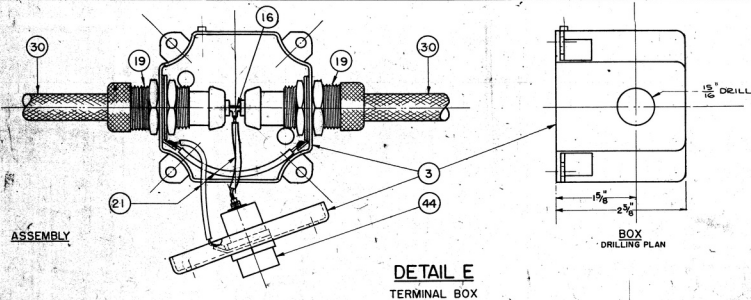

DETAIL D
TERMINAL BOX

ASSEMBLY

DETAIL E
TERMINAL BOX

BOX
DRILLING PLAN

**RECEIVING ANTENNA
TRANSMISSION LINE SYSTEM**
ARRANGEMENT AND DETAILS
/TYPE PLAN

SCALE - 1/2"=1'-0" DATE - 8 MARCH 1944

RE 62F 151