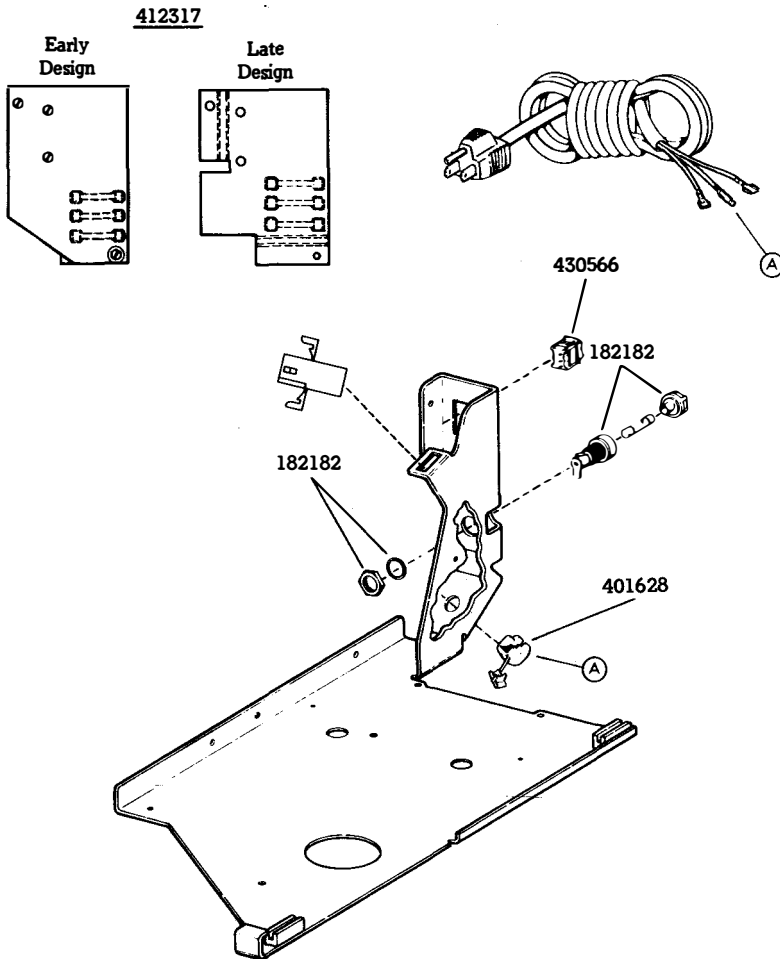

43 TELEPRINTER 5-LEVEL PAPER TAPE REAR FRAME AND MISCELLANEOUS
PARTS

1. GENERAL

- 1.01 This section provides information on maintenance parts for the 43 Teleprinter 5-Level Paper Tape Rear Frame and Miscellaneous Assemblies.
- 1.02 Whenever this section is reissued, the reason will be listed in this paragraph.
- 1.03 Part numbers are listed in the index in numerical order and indicate the page on which the parts appear. Parts are not maintenance spares but may be ordered separately for local repair of the Paper Tape Unit.
- 1.04 When ordering replaceable parts or components, unless otherwise specified prefix each part number with the letters "TP" (ie, TP410055).

2. PARTS

Rear Frame and Miscellaneous

3. NUMERICAL INDEX

3.01 Parts listed are not maintenance spares but may be ordered as needed for local repair of major components or terminals.

Part Number	Description and Page Number
182182	Holder, Fuse 2
401628	Bushing 2
412317	Plate, Heatsink 2
430566	Switch 2